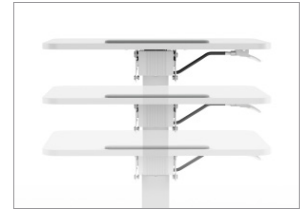

### Features

- Supports short and long term work, alone or collaboratively
- Moves with users throughout the day for use in different settings
- Designed for dual-purpose as a desk or podium
- Pneumatic height paddle adjustment encourages sitting or standing to support posture shifts throughout the day (Height Range: 29.9" – 42.9")
- Pivot top angles toward user with a simple lever adjustment, offering up to 30° of worksurface tilt with six preset positions
- Optimal worksurface supports most daily needs (26" W x 20.5"D; .71" thick, 17.6 lb capacity)
- Mobile base can be secured with locking front casters. Base designed to accommodate users' feet whether seated or standing. Base: (25.6" W x 21.7" D)

### Finishes

Matte white laminate and edge banding with Satin White Leg

Two-tone casters are white and grey

Convenient paddle provides 13" of pneumatic height adjustment.

Six preset positions offer up to 30° of tilt adjustment with the touch of a lever.